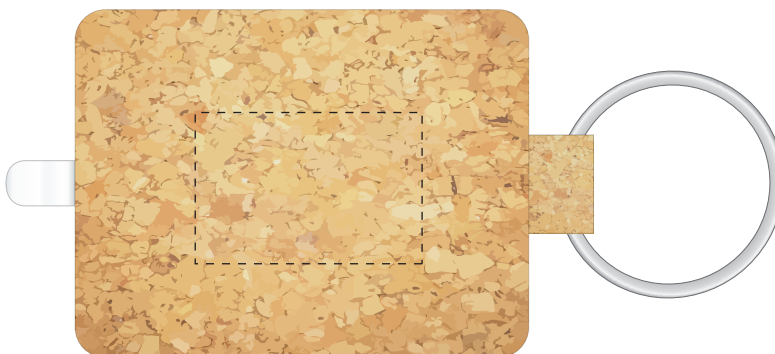

PANTONE REFERENCE(S)

● Engraved

ARTWORK SCALE 100%

Product Image for visualisation
- colours may vary

ARTWORK SCALE 100%

Max Engraved area: 30mm x 20mm

The dashed line is to demonstrate print area and will not appear on your printed item